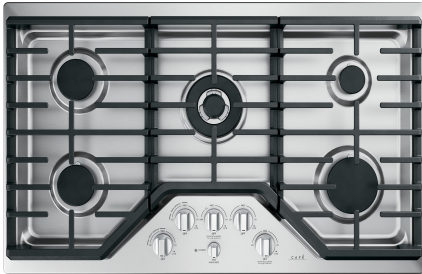

Cafe™ 36" Built-In Gas Cooktop

Model#: CGP95362MS1

Cafe™ Series

- 20,000 BTU triple ring burner - Sear, fry and sautee on a 20,000 BTU triple ring burner
- Extra-large, integrated cooktop griddle - Get the most from your cooktop and eliminate the need for extra cookware with an extra-large, integrated cooktop griddle.
- White LED backlit heavy-duty knobs - Give your kitchen a little glimmer with white LED knob lighting
- Sealed cooktop burners - Keep your kitchen sparkling, even when there's a spill with sealed cooktop burners that contain messes for easy cleanup
- Cafe Fits Guarantee - When you're updating your kitchen, attention to detail is a priority. That's why Cafe cooktops are guaranteed for an exact fit for an easy and seamless replacement.
- Precise simmer burner - Always get your hollandaise just right with a simmer burner that provides low, even heat
- Heavy-cast, edge-to-edge grates - Easily move heavy cookware across the surface without worry, thanks to continuous, cast-iron burners
- Control lock capability - Prevent unintended burner activation with control lock capability
- Heavy-cast, edge-to-edge grates - Easily move heavy cookware across the surface without worry, thanks to continuous, cast-iron burners

FEATURES

Cooktop Burner Type	5 Sealed
Cooktop Surface	Deep Stainless Steel
Ignition System	Electronic
Burner - Left Front	9,500 BTU
Burner - Left Rear	9,500 BTU
Burner - Right Front	15,000 BTU Power Boil
Burner - Right Rear	5,000 BTU
Burner - Center	20,000 BTU Tri-ring Power Boil
Configuration	5 Sealed Cooktop Burners
Control Type	Knob
Cooktop Control Features	Child Lock
Control Location	Front Center
Cooktop Burner Grate Features	Continuous Grates Dishwasher Safe Edge-to-Edge Grates
Cooktop Burner Grate Material	Heavy Cast
Fuel Type	Natural Gas (factory set)
Valves (Degree of Turn)	270